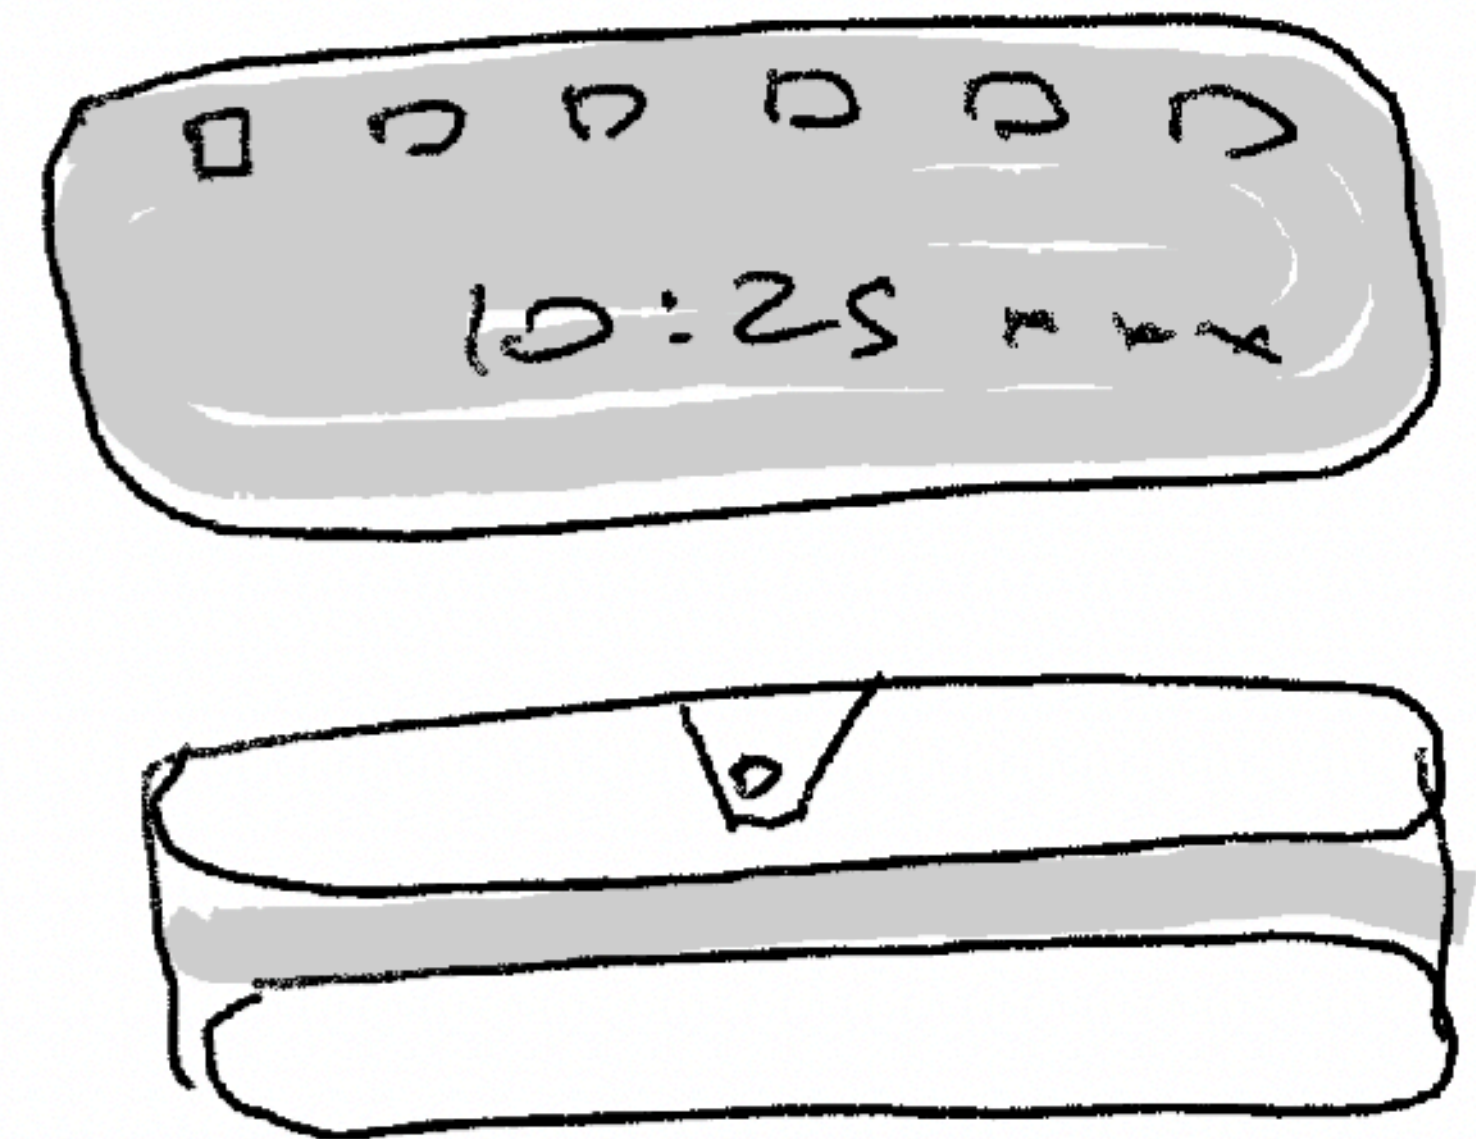

Introducing Scroll.

The background is an abstract composition of colors and shapes. On the left, there are vertical bands of light blue and dark blue. The center features a large area of teal and light green. To the right, there are sections of pink and red. A prominent white geometric shape, resembling a large arrowhead or a stylized 'K', is positioned on the right side, pointing towards the center. The overall texture is painterly and layered.

Clean

Flip-up camera
when needed

Sound

- o Sleek
- o Beautiful
- o Clean

Scroll.

Clean

Flip-up camera

Speakers

Scroll.

Clean

Flip-up camera is useful in collapsed mode - for normal video-taking or photos. Yet it can be used in expanded mode when required for video calls.

Cleaner look when collapsed (screen wraps around the initial curve of the handles)

Spokes slide out as they are collapsed

Slide mechanism

Locks in place when fully extended

What is Scroll.?

A fully rollable screen that functions in a similar way to an iPad. It has similar screen resolution and depth of colour. It sports a camera, speakers and long lasting battery as well as a sleek, metallic look & feel. It takes advantage of rollable OLED screen technology, recently developed at a number of firms.